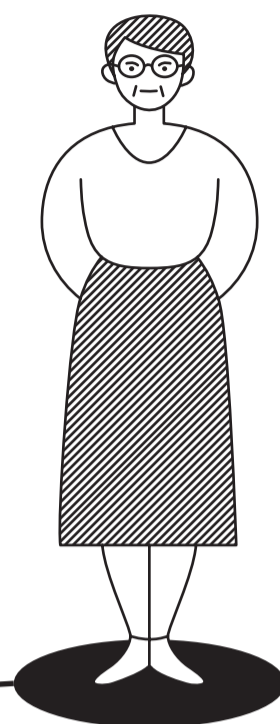

Bruger _____

SERVICEREJSE

Bruger _____

SERVICEREJSE

A large, empty, irregular shape with a jagged, zig-zag left edge and a straight right edge. It is positioned to the left of the woman's shadow, with a thin line connecting the two. This shape is intended for notes or a service journey map.

Bruger _____

SERVICEREJSE

A large, empty, irregular shape that resembles a speech bubble or a callout box. It is positioned below the woman's shadow and has a jagged, multi-sided outline. The shape is oriented horizontally, with its right side closer to the woman's shadow.

Bruger _____

SERVICEREJSE

A large, empty, irregular shape that resembles a speech bubble or a callout box. It is positioned to the left of the person's shadow, with a thin line connecting the shadow to the top-right corner of the shape. The shape has a vertical left edge, a vertical right edge, and two slanted top and bottom edges.