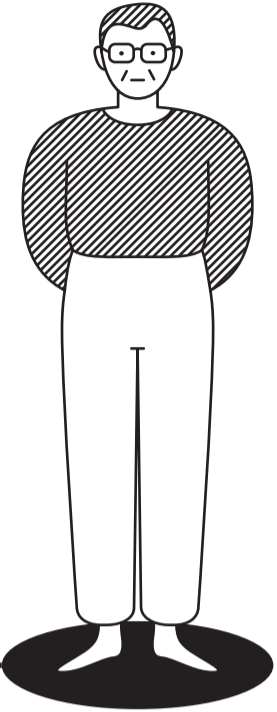

Bruger _____

SERVICEREJSE

Bruger _____

SERVICEREJSE

A large, empty, irregular shape with a jagged, zig-zag left edge and a straight right edge. It is positioned to the left of the woman's shadow, with a thin line connecting the two. This shape is intended for notes or a service journey map.

Bruger _____

SERVICEREJSE

A large, empty, irregular shape that resembles a speech bubble or a callout box. It is positioned below the woman's shadow and has a jagged, multi-sided outline. The shape is oriented horizontally, with its right side closer to the woman's shadow.

Bruger _____

SERVICEREJSE

A large, empty, irregular shape that resembles a speech bubble or a callout box. It is positioned to the left of the person's shadow, with a thin line connecting the shadow to the top-right corner of the shape. The shape has a vertical left edge, a vertical right edge, and two slanted top and bottom edges.