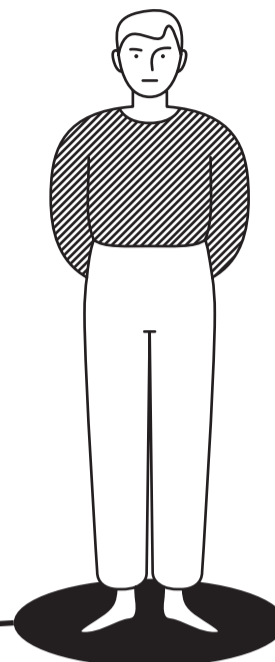

Bruger _____

SERVICEREJSE

Bruger _____

SERVICEREJSE

A large, empty, irregular shape with a jagged, zig-zag left edge and a straight right edge. It is positioned to the left of the woman's shadow, with a thin line connecting the two. This shape is intended for notes or a service journey map.

Bruger _____

SERVICEREJSE

A large, empty, irregular shape that resembles a speech bubble or a callout box. It is positioned below the woman's shadow and has a jagged, multi-sided outline. The shape is oriented horizontally, with its right side closer to the woman's shadow.

Bruger _____

SERVICEREJSE

A large, empty, irregular shape that resembles a speech bubble or a callout box. It is positioned to the left of the person's shadow, with a thin line connecting the shadow to the top-right corner of the shape. The shape has a vertical left edge, a vertical right edge, and two slanted top and bottom edges.